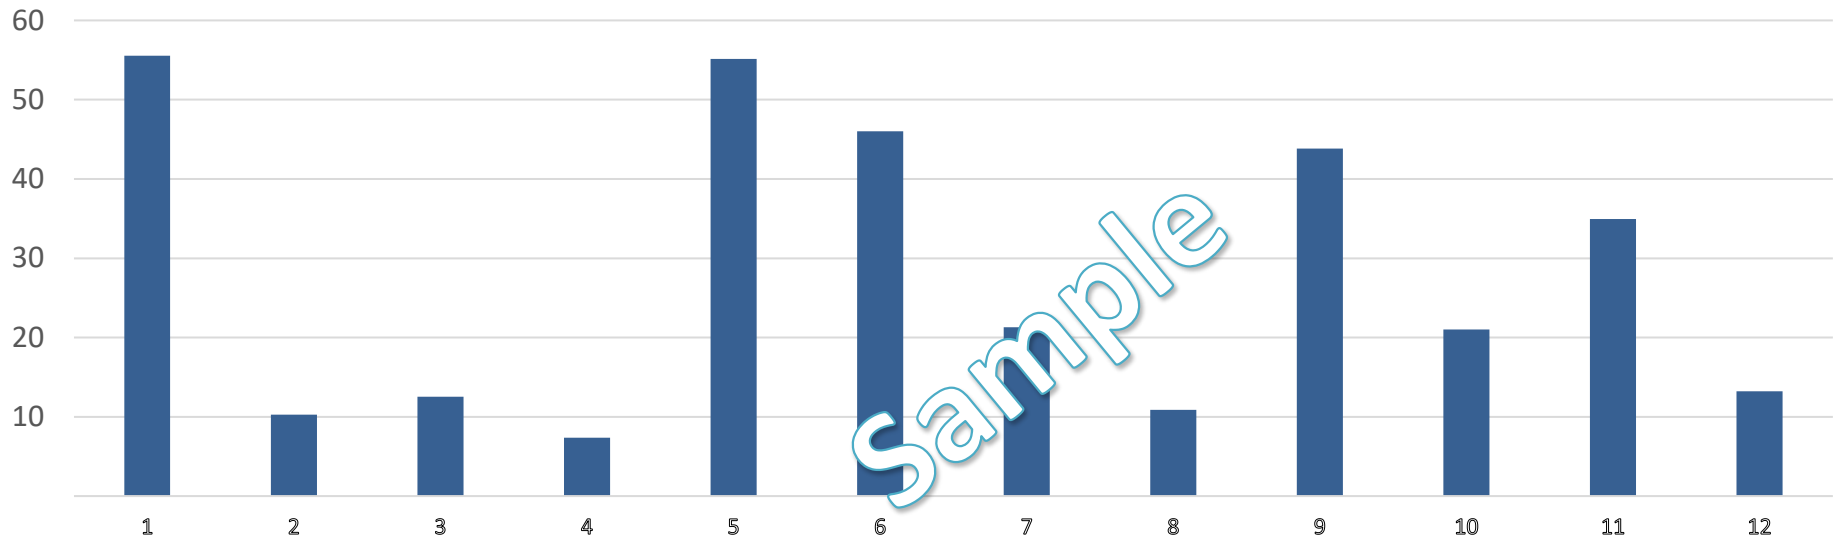

Strength of Houses

A higher number represents strength. The higher the bar the better. Bars dropping below 0 (pointing down) show weak areas

Top scoring houses

Score	House
★ 56	1
★ 55	5
★ 46	6
★ 44	9
★ 35	11
★ 21	7
★ 21	10
★ 13	12
★ 13	3
★ 11	8
★ 10	2
★ 7	4

To see what areas of life each house represents see below

House#	May Signify areas of life related to
1	Self, Health, Personality
2	Wealth, Money, Family
3	Travel, Short Trips
4	Property Matters
5	Love life, Kids
6	Enemies, Diseases
7	Marriage, Partner
8	Sudden events, Obstruction
9	Higher learning, Long travel
10	Job, Professional Fame
11	Profits, Wishes, Fulfillment
12	Foreign land, Loss

Top performing house

Areas of life you need to be careful about
Neutral

if houses 6,8,12 are top scoring it means you can overcome their negative impact