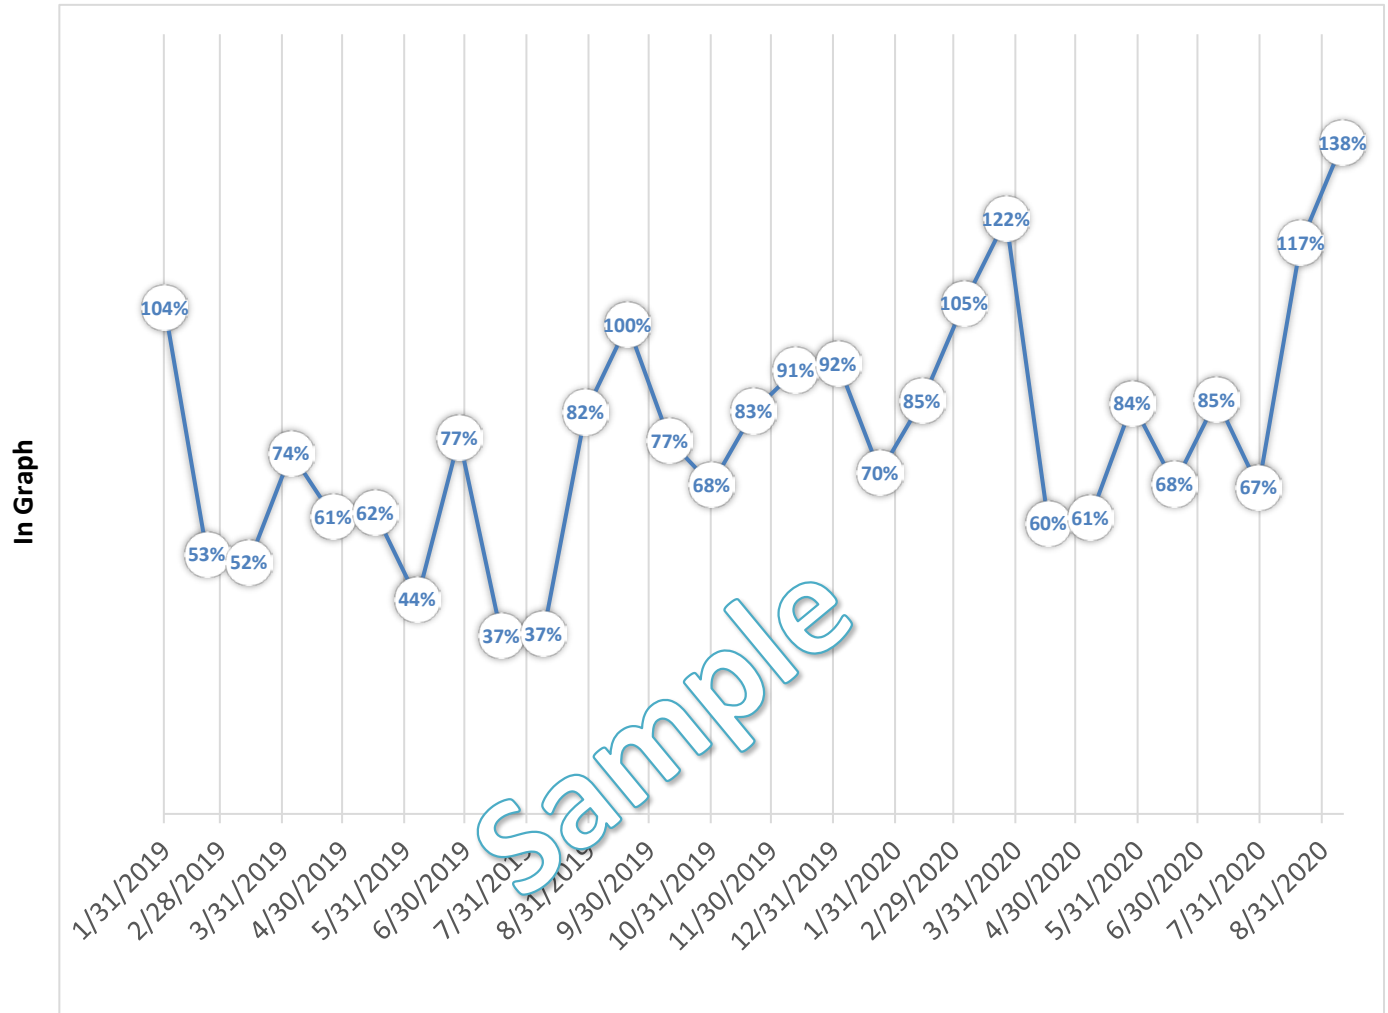

Overall Result of a period depends on the combination of planets impacting it

Current Period (Planets impacting)			Overall Result	Started	Ending
Sun	Mercury	Saturn	Neutral	2/17/2019	4/7/2019
Upcoming Periods (Planets impacting)			Overall Result	Started	Ending
Sun	Ketu	Ketu	Neutral	4/7/2019	4/15/2019
Sun	Ketu	Venus	Neutral	4/15/2019	5/6/2019
Sun	Ketu	Sun	Neutral	5/6/2019	5/13/2019
Sun	Ketu	Moon	Good	5/13/2019	5/23/2019
Sun	Ketu	Mars	Good	5/23/2019	5/31/2019

Ring	Pearl	Little finger or Ring finger (in any hand)
	<i>wear in framed in</i>	Silver

Sade Sati* (Saturn's Return)		Will end
Current Sadesati	Yes	April 28, 2022
Next Start	December 11, 2043	
Previous	March 5, 1993	

Date created	
Date	Overall Power (its OK to be >100%)
1/31/2019	104%
2/21/2019	53%
3/14/2019	52%
4/4/2019	74%
4/25/2019	61%
5/16/2019	62%
6/6/2019	44%
6/27/2019	77%
7/18/2019	37%
8/8/2019	37%
8/29/2019	82%
9/19/2019	100%
10/10/2019	77%
10/31/2019	68%
11/21/2019	83%
12/12/2019	91%
1/2/2020	92%
1/23/2020	70%
2/13/2020	85%
3/5/2020	105%
3/26/2020	122%
4/16/2020	60%
5/7/2020	61%
5/28/2020	84%
6/18/2020	68%
7/9/2020	85%
7/30/2020	67%
8/20/2020	117%
9/10/2020	138%

Peaks (or higher % and darker shades of green) represent improvement in satisfaction levels
 Valleys (lower % or yellow-ish shades) represent struggles and comparatively less fulfilling periods
Tip: Try to do your most important tasks during the highest peak week