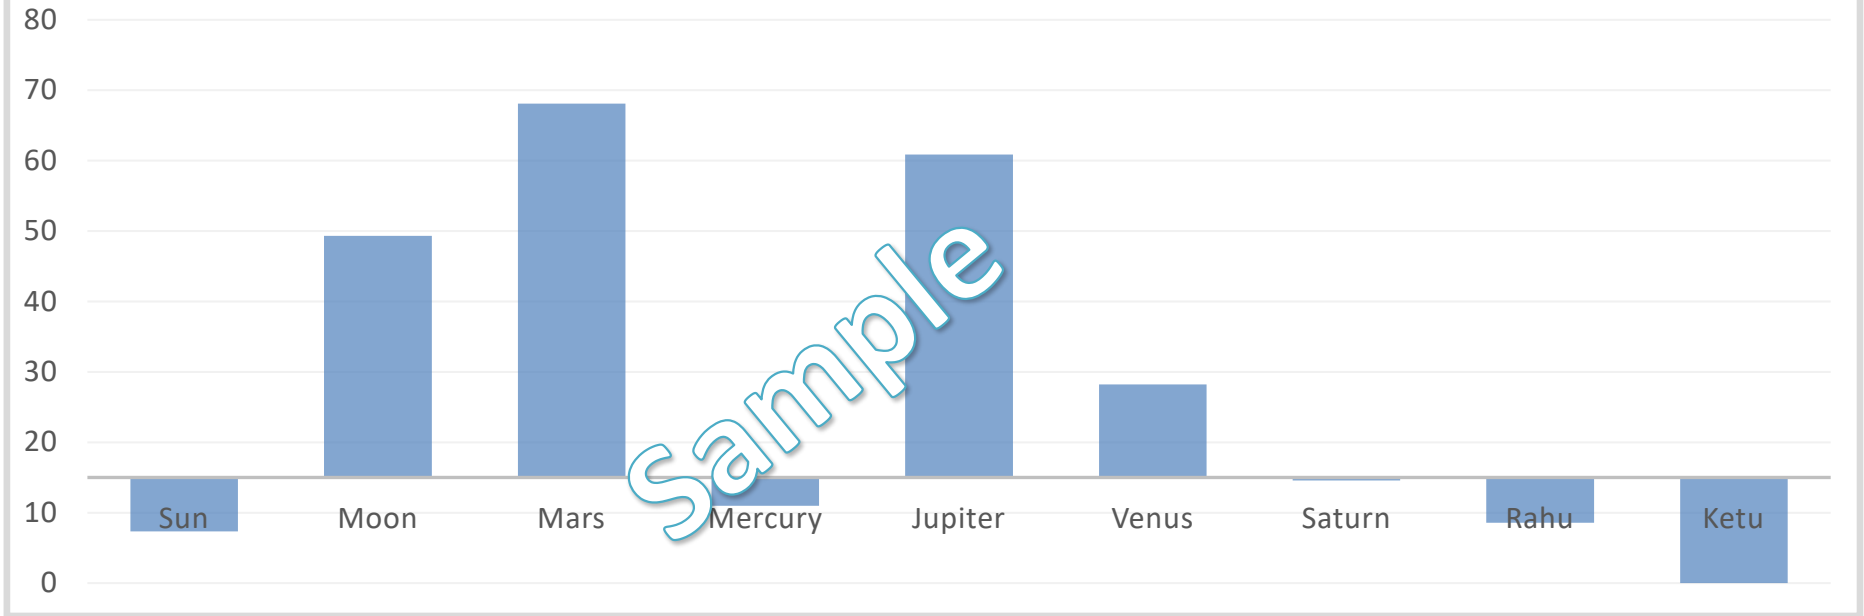

OM PEACE OM[®]

OPO Score:

568

Analysis for:	Destiny Now
Date of Birth:	25-11-2014 (dd-mm-yyyy)
Time of Birth:	22:46 (24hr format)
Place of Birth:	Irving
Current Location:	Plano
Email:	

(0) Struggles (1-2 Average) (3-4) Fulfilled in some aspects (5-7) Very Fulfilled in most aspects of life

On a scale of 0 to 756 this shows how fulfilled you are going to be throughout your life. The higher the level the better it is.

Created on: 2/21/2019

Believe in yourself, the universe will follow

Strength of Planets

A higher number represents strength. The higher the bar the better.
 Transits/periods of these planets will bring success

Bars dropping below 0 show weaker planets
 Transits/periods of these planets might bring struggle