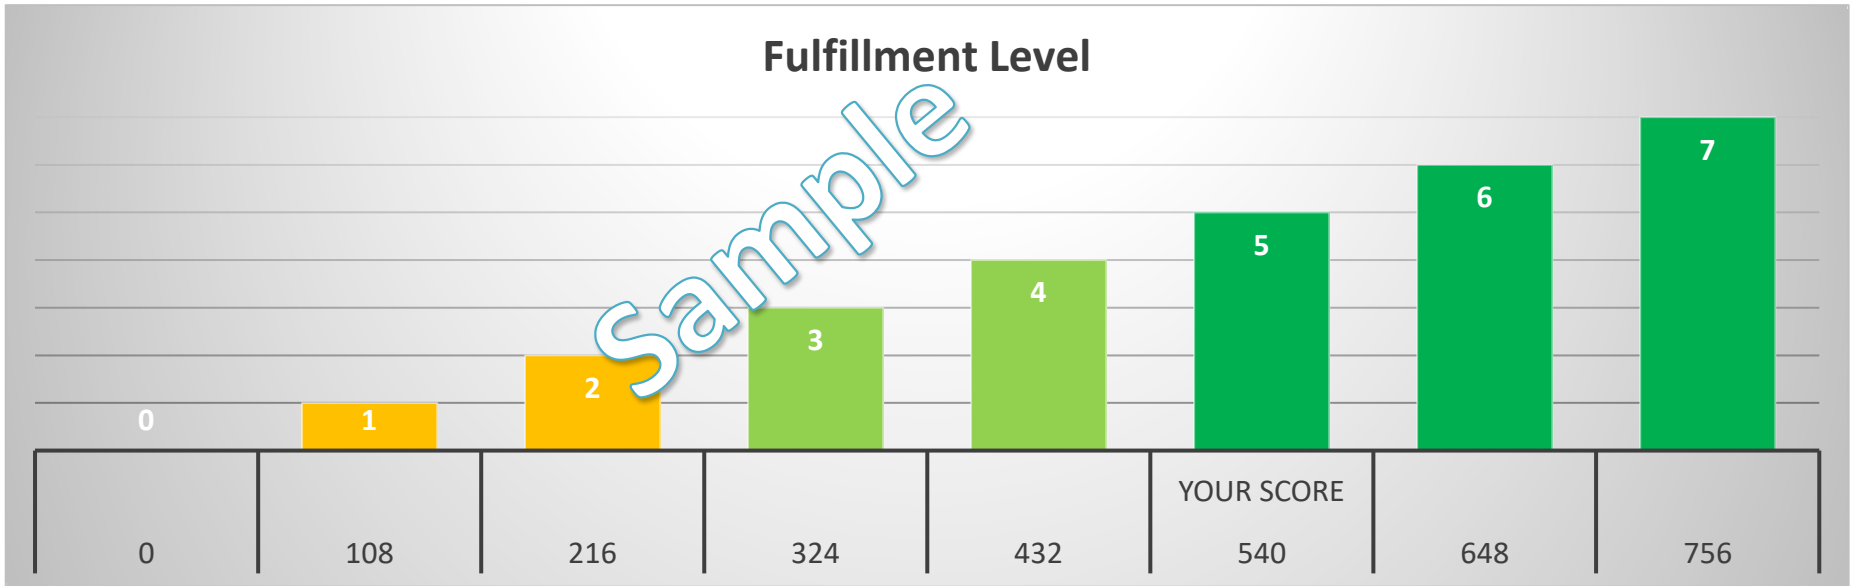

OM PEACE OM[®]

OPO Score:

568

Analysis for:	Destiny Now
Date of Birth:	25-11-2014 (dd-mm-yyyy)
Time of Birth:	22:46 (24hr format)
Place of Birth:	Irving
Current Location:	Plano
Email:	

(0) Struggles (1-2 Average) (3-4) Fulfilled in some aspects (5-7) Very Fulfilled in most aspects of life

On a scale of 0 to 756 this shows how fulfilled you are going to be throughout your life. The higher the level the better it is.

Created on: 2/21/2019

Believe in yourself, the universe will follow

Strength of Planets

A higher number represents strength. The higher the bar the better.
 Transits/periods of these planets will bring success

Bars dropping below 0 show weaker planets
 Transits/periods of these planets might bring struggle

* Sade Sati or Saturn's return is a period of 7.5 years of life that can be troublesome

18 months calendar (bi-weekly)

Darker shades of green show good strength
 Lighter shades of green show fair strength
 Yellow-ish shades represent some weaknesses